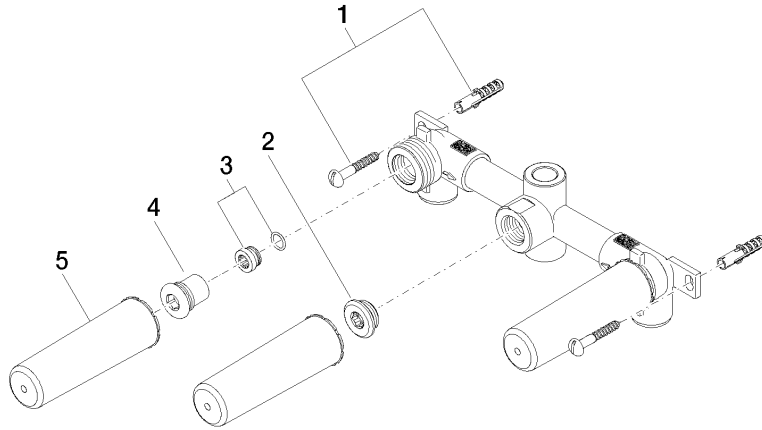

## Concealed wall-mounted mixer centred spout -

---

35 707 970

- 3x dust cover
- 2x female thread 1/2" connections
- 1x female thread 1/2" outlet
- 3x sealing plug 1/2"
- gauge 100 mm
- lead-free

**Concealed wall-mounted mixer centred spout -**

35 707 970

mm [inches]

	min	max
Madison	55 [2 1/8"]	115 [4 1/2"]
Square	55 [2 1/8"]	110 [4 3/8"]
Circle	55 [2 1/8"]	130 [5 1/8"]
Vaia	60 [2 3/8"]	132 [5 1/4"]
Domicil	65 [2 1/2"]	100 [3 7/8"]
Deque	70 [2 3/4"]	135 [5 3/8"]
Gentle	70 [2 3/4"]	135 [5 3/8"]
LaFleur	70 [2 3/4"]	135 [5 3/8"]
Selv	70 [2 3/4"]	135 [5 3/8"]
Supernova	70 [2 3/4"]	135 [5 3/8"]
Symetrics	70 [2 3/4"]	135 [5 3/8"]
Tara	70 [2 3/4"]	135 [5 3/8"]
CL_2	93 [3 5/8"]	115 [4 1/2"]
MEM	93 [3 5/8"]	138 [5 3/8"]
CL_1	93 [3 5/8"]	138 [5 3/8"]
La Fleur Cl.	102 [4"]	144 [5 5/8"]

**Codes & Standards**

ASME  
A112.18.1/CSA  
B125.1

**Certificates**

IAPMO\_4976 (6).

**Concealed wall-mounted mixer centred spout -**

35 707 970

**Spare parts list**

No.	Item Number	Name	Quantity used	Delivery time
1	04 30 31 024 01 90	fixing set	1	2
2	04 31 20 006 00 90	plug	1	2
3	04 29 05 018 10 90	nipple	2	2
4	04 31 20 037 00 90	plug	2	2
5	09 21 02 102 90	cap	3	2