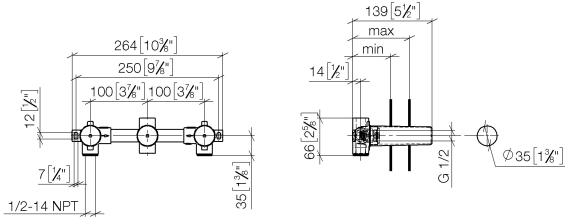

## Concealed wall-mounted mixer centred spout -

---

35 707 970

- 3x dust cover
- 2x female thread 1/2" connections
- 1x female thread 1/2" outlet
- 3x sealing plug 1/2"
- gauge 100 mm
- lead-free

**Concealed wall-mounted mixer centred spout -**

35 707 970

mm [inches]

	min	max
Madison	55 [2 1/8"]	115 [4 1/2"]
Square	55 [2 1/8"]	110 [4 3/8"]
Circle	55 [2 1/8"]	130 [5 1/8"]
Vaia	60 [2 3/8"]	132 [5 1/4"]
Domicil	65 [2 1/2"]	100 [3 7/8"]
Deque	70 [2 3/4"]	135 [5 3/8"]
Gentle	70 [2 3/4"]	135 [5 3/8"]
LaFleur	70 [2 3/4"]	135 [5 3/8"]
Selv	70 [2 3/4"]	135 [5 3/8"]
Supernova	70 [2 3/4"]	135 [5 3/8"]
Symetrics	70 [2 3/4"]	135 [5 3/8"]
Tara	70 [2 3/4"]	135 [5 3/8"]
CL_2	93 [3 5/8"]	115 [4 1/2"]
MEM	93 [3 5/8"]	138 [5 3/8"]
CL_1	93 [3 5/8"]	138 [5 3/8"]
La Fleur Cl.	102 [4"]	144 [5 5/8"]

**Codes & Standards**

ASME  
A112.18.1/CSA  
B125.1

**Certificates**

IAPMO\_4976 (6).

**Concealed wall-mounted mixer centred spout -**

35 707 970

**Spare parts list**

No.	Item Number	Name	Quantity used	Delivery time
1	04 30 31 024 01 90	fixing set	1	2
2	04 31 20 006 00 90	plug	1	2
3	04 29 05 018 10 90	nipple	2	2
4	04 31 20 037 00 90	plug	2	2
5	09 21 02 102 90	cap	3	2